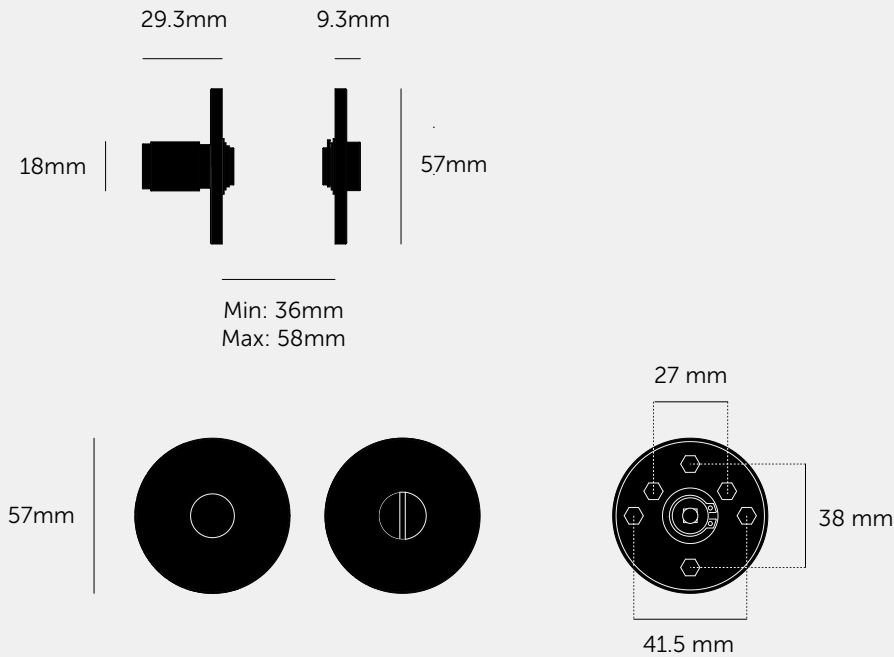

[ finish. **BRASS.** ]

[ finish. **STEEL.** ]

[ finish. **WELDERS BLACK.** ]

[ finish. **GUN METAL.** ]

---

[ type. **THUMBTURN LOCK.** ]

---

[ info. **MEASUREMENTS.** ]

---

---

[ info. **SPECIFICATIONS.** ]

---

A thumbturn lock, with an architectural 4 mm thick rose. Designed for installation onto locksets or deadbolt latches with 27 mm, 38 mm or 41.5 mm centre-distances. Compatible with either tubular deadbolt latches or mortise locks.

Fits doors of thickness: minimum 36mm to maximum 58mm (with supplied fixings\*).

\* For thicker doors, longer through bolts and a longer spindle will need to be sourced.

---

[ info. **FINISH & SKU NUMBERS.** ]

---

[ info. **INCLUDED.** ]

---

**1 x Thumbturn Lock Set**

1 x 5 mm x 5 mm Square Spindle

---

[ info. **RECOMMENDED.** ]

---